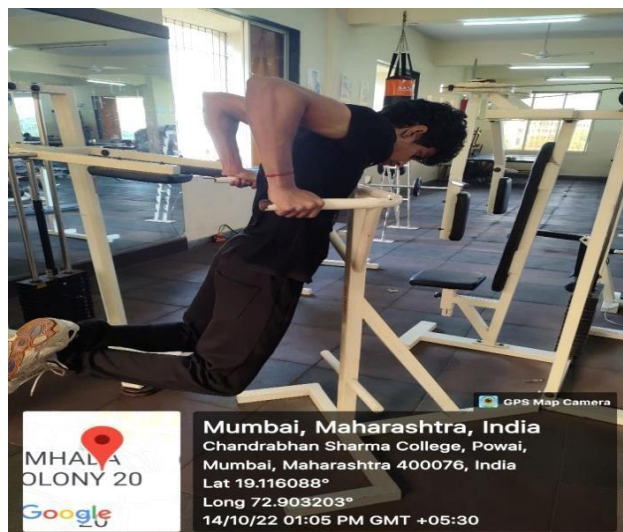

Abdominal and Shoulder

I/C PRINCIPAL
Chandrabhan Sharma College
of Arts, Science & Commerce
Powai-Vihar, Powai, Mumbai - 400 076
Tel. 25704526 / 25704530