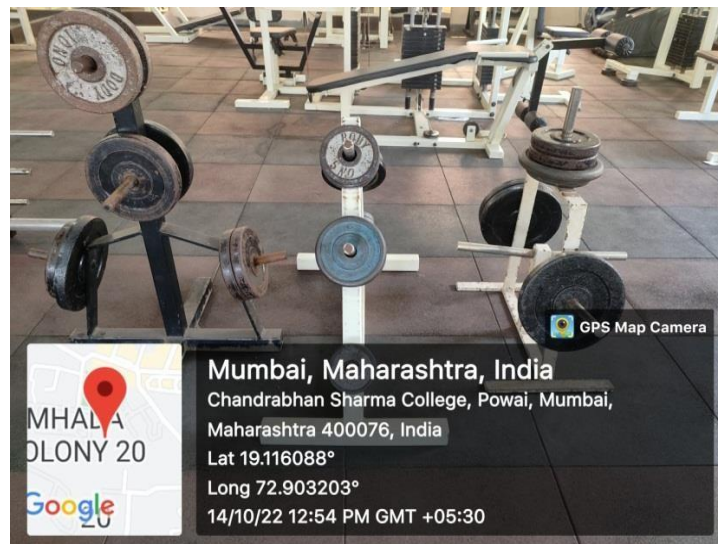

Abdominal and Shoulder

I/C PRINCIPAL
Chandrabhan Sharma College
of Arts, Science & Commerce
Powai-Vihar, Powai, Mumbai - 400 076
Tel. 25704526 / 25704530

Rod

Weight Plates

I/C PRINCIPAL
Chandrabhan Sharma College
of Arts, Science & Commerce
Powai-Vihar, Powai, Mumbai - 400 076
Tel. 25704526 / 25704530